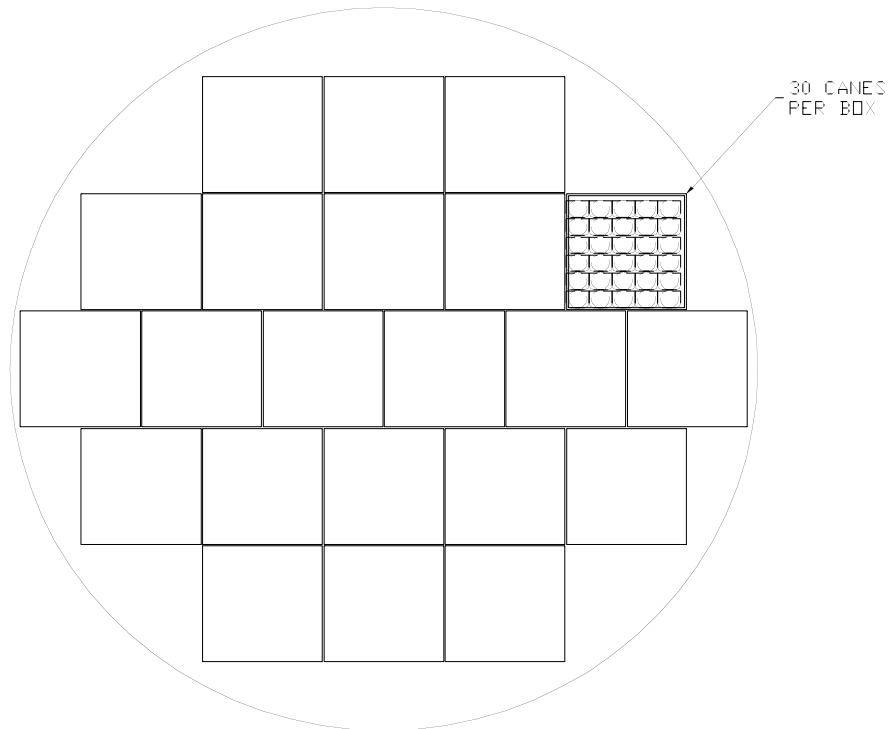

# MVE 140 SUC-1 LAYOUT

XLC 140 SUC-1 LAYOUT

30 CANES  
PER BOX

CAPACITY  
22 BOXES = 660 CANES