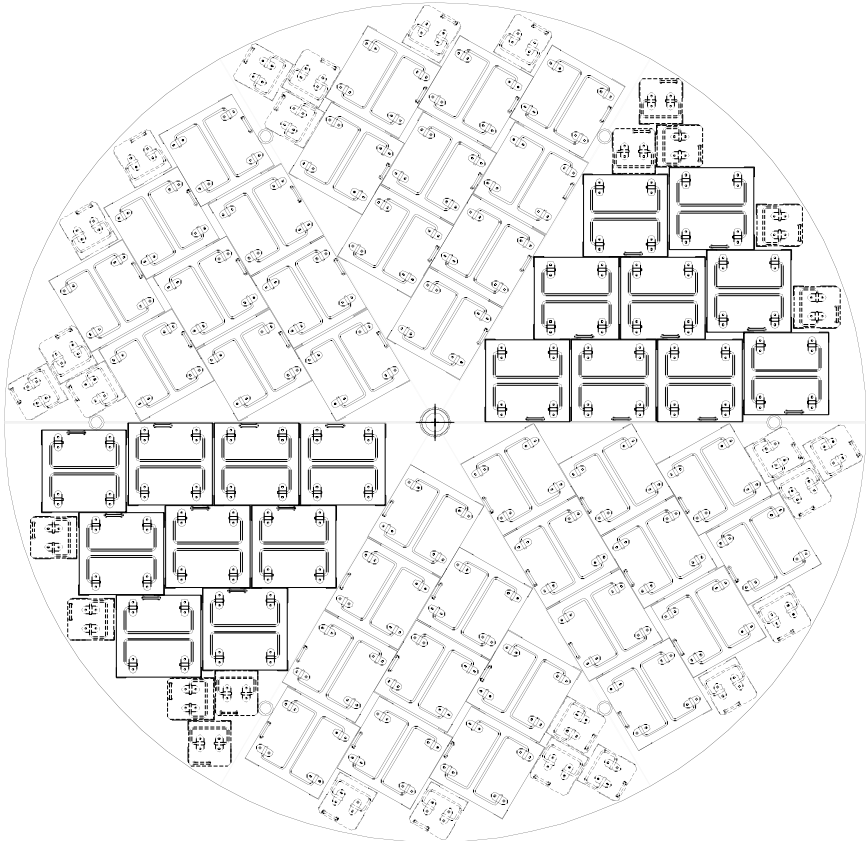

# MVE 1830HE/ETERNE SQ RACK LAYOUT

XLC 1830HE RACK LAYOUT

STANDARD

OPTIONAL