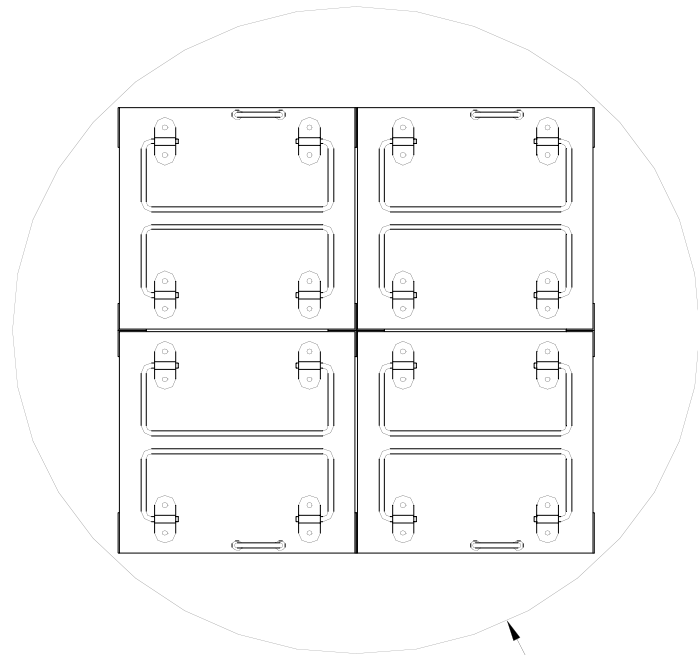

MVE 230 GEN 2 SQ RACK LAYOUT

XLC 230 GEN 2
SQUARE RACK LAYOUT

13-2 RACKS
4 LARGE (52 BOXES)
5200 VIALS

Ø16 1/16